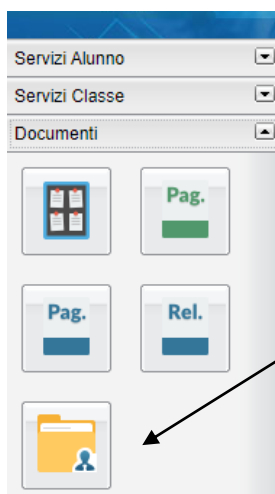

SCEGLIERE L'ICONA CONDIVISIONE CON I DOCENTI