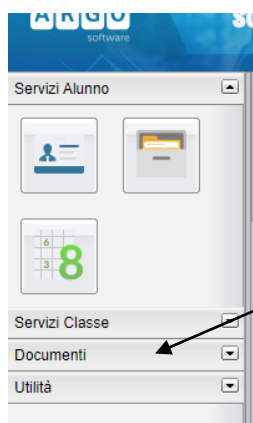

PROCEDURA DI ACCESSO AL MATERIALE DIDATTICO – GENITORI

The screenshot shows the login interface for ScuolaNext. On the left, there is a logo with a stylized 'X' and the text 'SCUOLANEXT'. Below it, the school's name 'ISTITUTO COMPRESIVO BALOTTA' and address 'VIA IL SALTA DEL CARMINE, 19 - BARCELLONA P. GOTTO' are listed. A link 'Entra nel Portale Famiglia' is provided. A small note at the bottom left explains what to do if login fails. On the right, the 'Area riservata alle famiglie' section contains a login form with fields for 'Codice Scuola' (pre-filled with 'SC27021'), 'Utente', and 'Password'. There are 'Guida' and 'Entra' buttons at the bottom right.

DIGITARE IL LINK

<https://www.portaleargo.it/argoweb/famiglia/common/login_form2.jsp>

NELLA BARRA DEGLI INDIRIZZI DEL BROWSER

SCEGLIERE LA FINESTRA DOCUMENTI